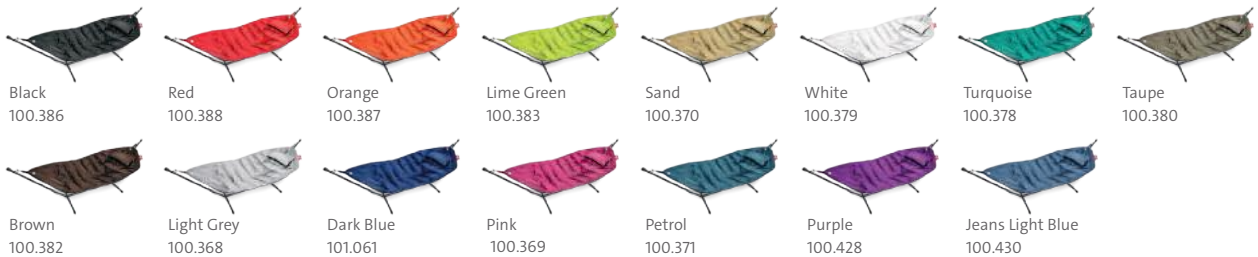

Features

- Easy to assemble
- Perfect size to fit any-where
- Suitable for in- and outdoor use

Indoor

Outdoor

HEADDEMCK

fatboy®

Available colours (incl. pillow)

Headdemock