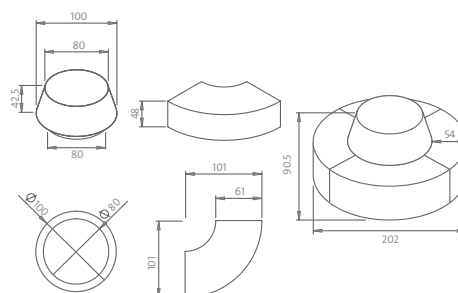

Dan-nie

Seat height 48 cm
Ø200 x 87.5 cm

Material
EPS core with comfy
foam top, Sunbrella fabric

Stuffing
EPS / Foam

Coating
Dirt and moist repellent

Weight product
Back rest 7.25 kg
Seat 8 kg
Total 39.25kg