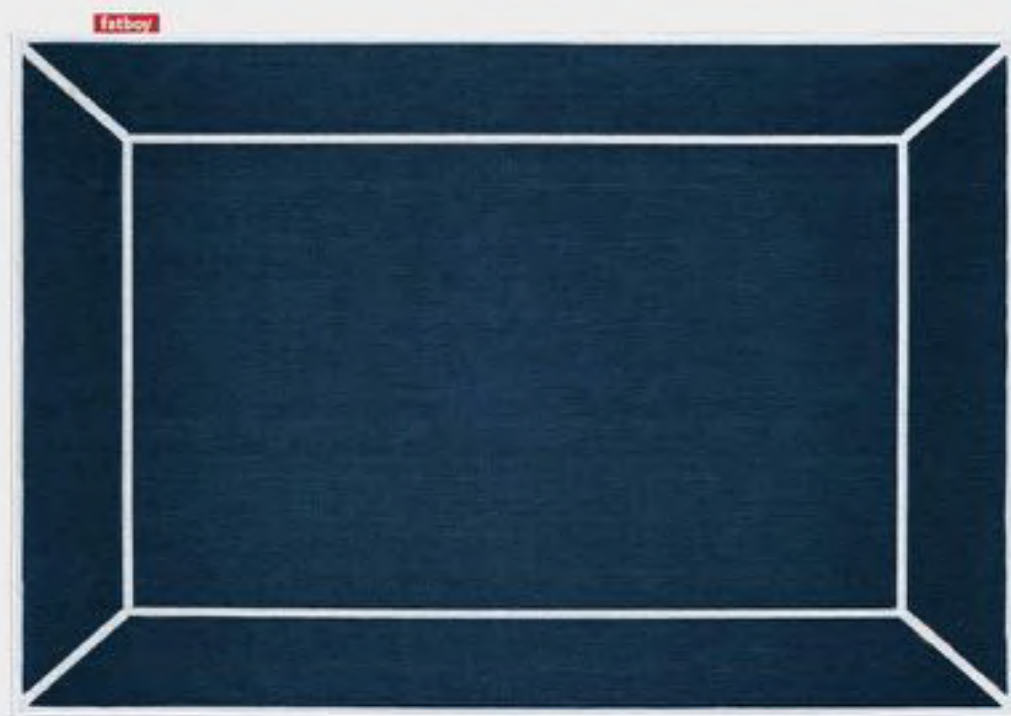

CARPRETTY GRAND FRAME

fatboy®

Available colors

Off-white
104004

Blue
104005

Carpretry Grand Frame

200 x 290 x 2 cm

Material
100% Polypropylene

Filling
NA

Weight product
6.45 kg

Dimensions product
200 x 290 x 2 cm

Dimensions packaging
17 x 17 x 202 cm

**Weight product +
packaging**
7.5 kg

Cleaning instructions

Vacuum regularly.
Place a damp cloth on the
stain and blod, do not rub

Features

- Easy to clean
- UV resistant
- Combined high and low
  weaving techniques
- Super soft
- Anti-static

Batchnumber

Sticker on bottom corner

Use

Indoor / Outdoor